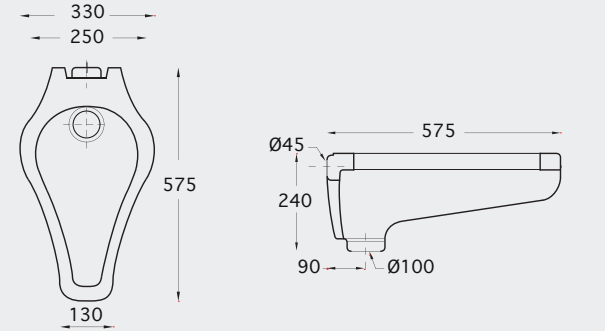

GAMMA BOX
WASHDOWN W.C.