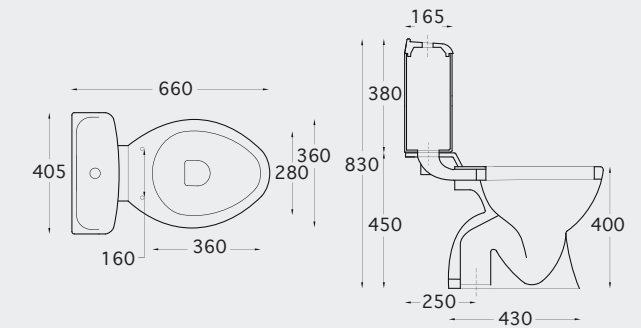

PRIMA
FLOOR STANDING