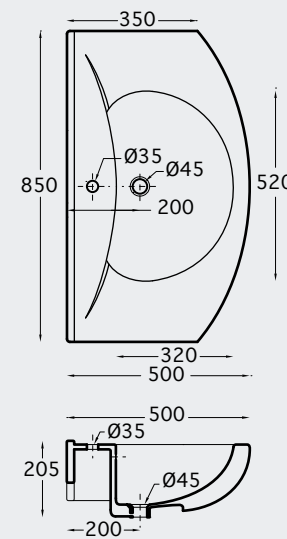

CONSOLE 85 & DESK TITAN
& ARKTIS TOP (VARICOR)