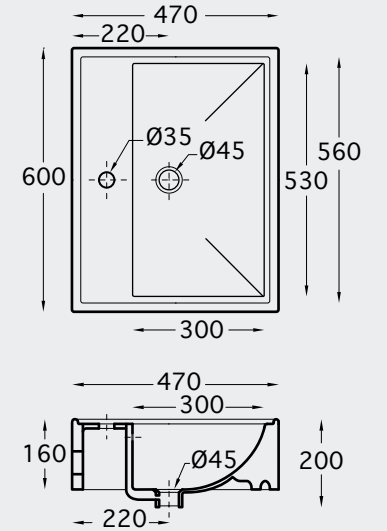

New
< 80 mm thickness

CHASSIS MURANO (BIDET)

FURNITURES

WASHBASINS

W.B. ISOLA & DESK 56

W.B. OVALE & DESK 56 SUSPENDED

PRAKTICA KIT (WB + wood + Mixer)

W.B. SQUARE & DESK 72