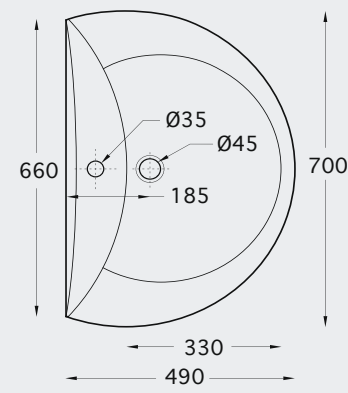

LAGUNA Universal Set