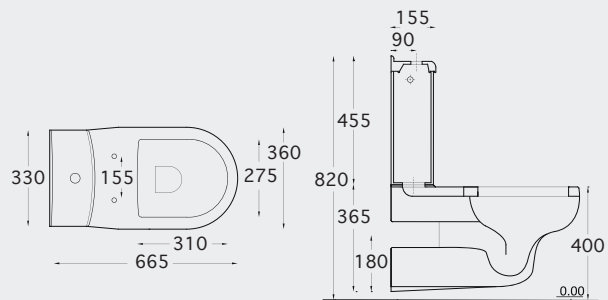

LAGUNA
W.C. EXTENDED