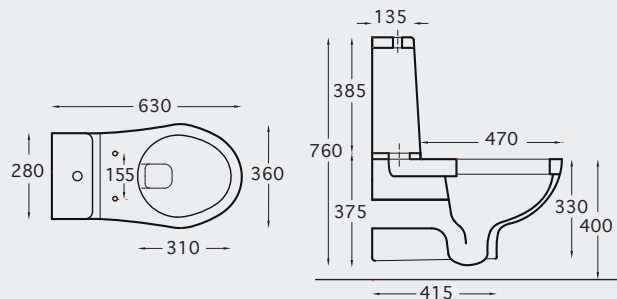

SYDNEY
W.C. EXTENDED