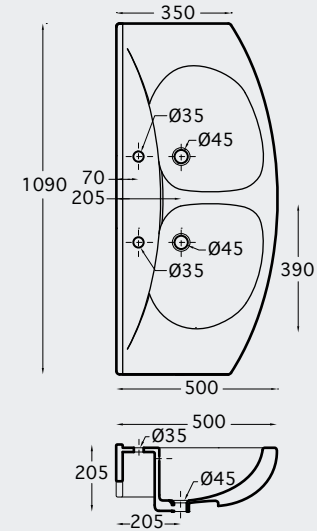

CONSOLE 110 DOUBLE
& FUTURA 110 SUSPENDED