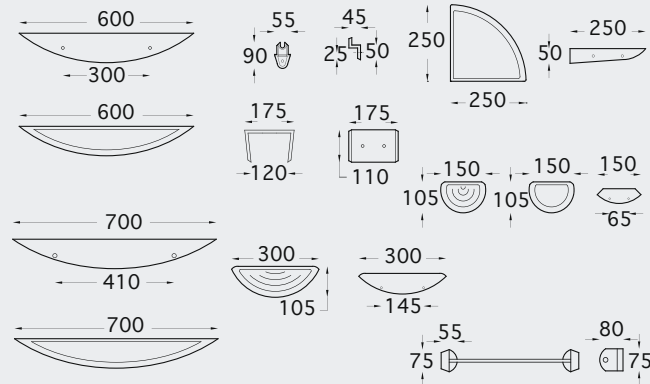

ARCADA ACCESSORIES