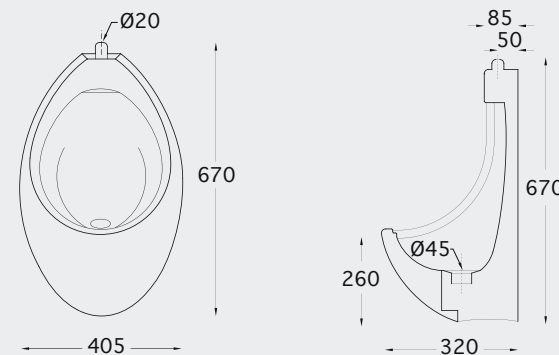

CARRERA
URINAL

NOUN
URINAL

KARAKTER
URINAL

CAYENNE
URINAL

- Ceramic trap
- Delivered with inlet & outlet connections

Inlet Connector

Outlet Connector

Inlet Solutions: