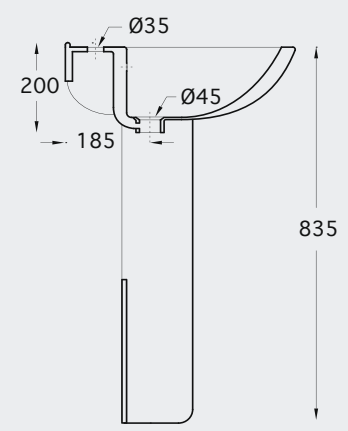

LAGUNA Universal Set