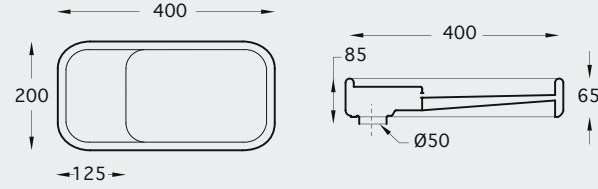

FELOUQUE
WASHBASIN