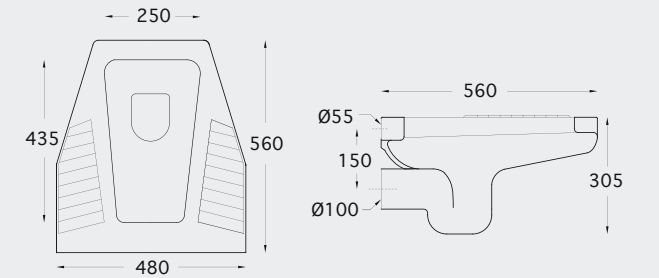

MEDUSA
WASHDOWN W.C.