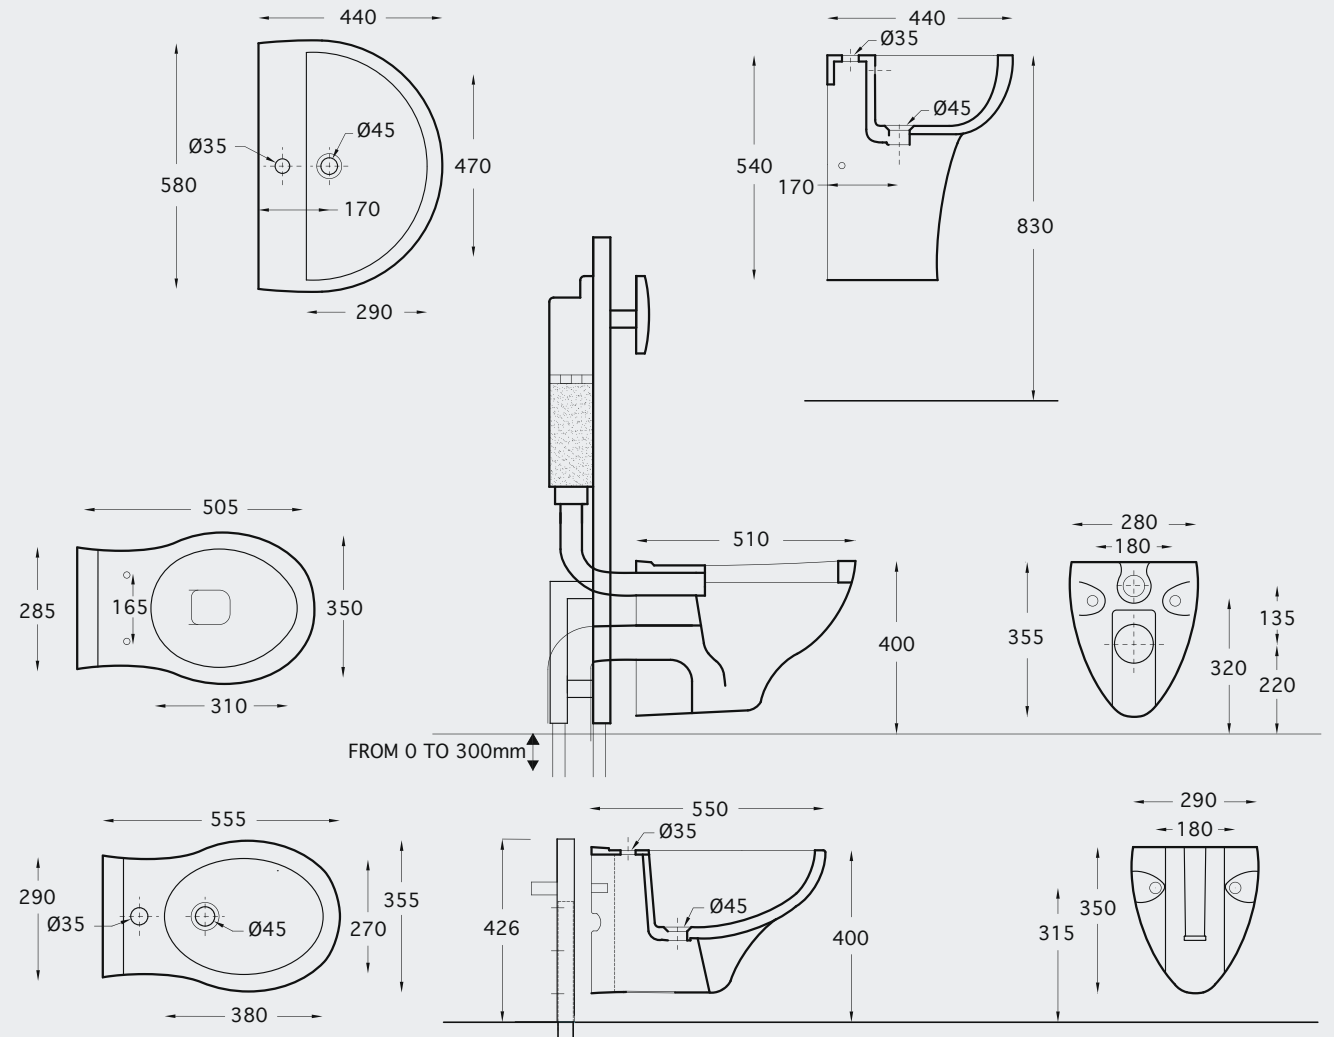

ATLANTICA Universal Set

WALL HUNG

SETS

MILANO Wall Hungs

SYDNEY Wall Hungs

CHASSIS VIVA (W.C.)

UNIVERSAL TYPE

- Easy and Practical
- Compatible with european specifications