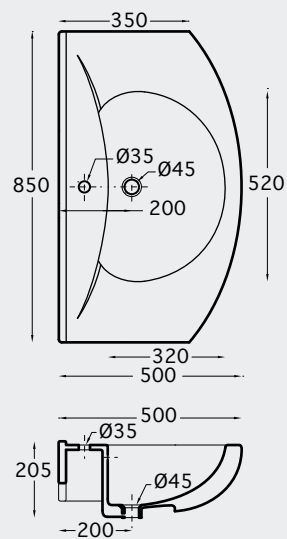

CONSOLE 85 & FUTURA 85