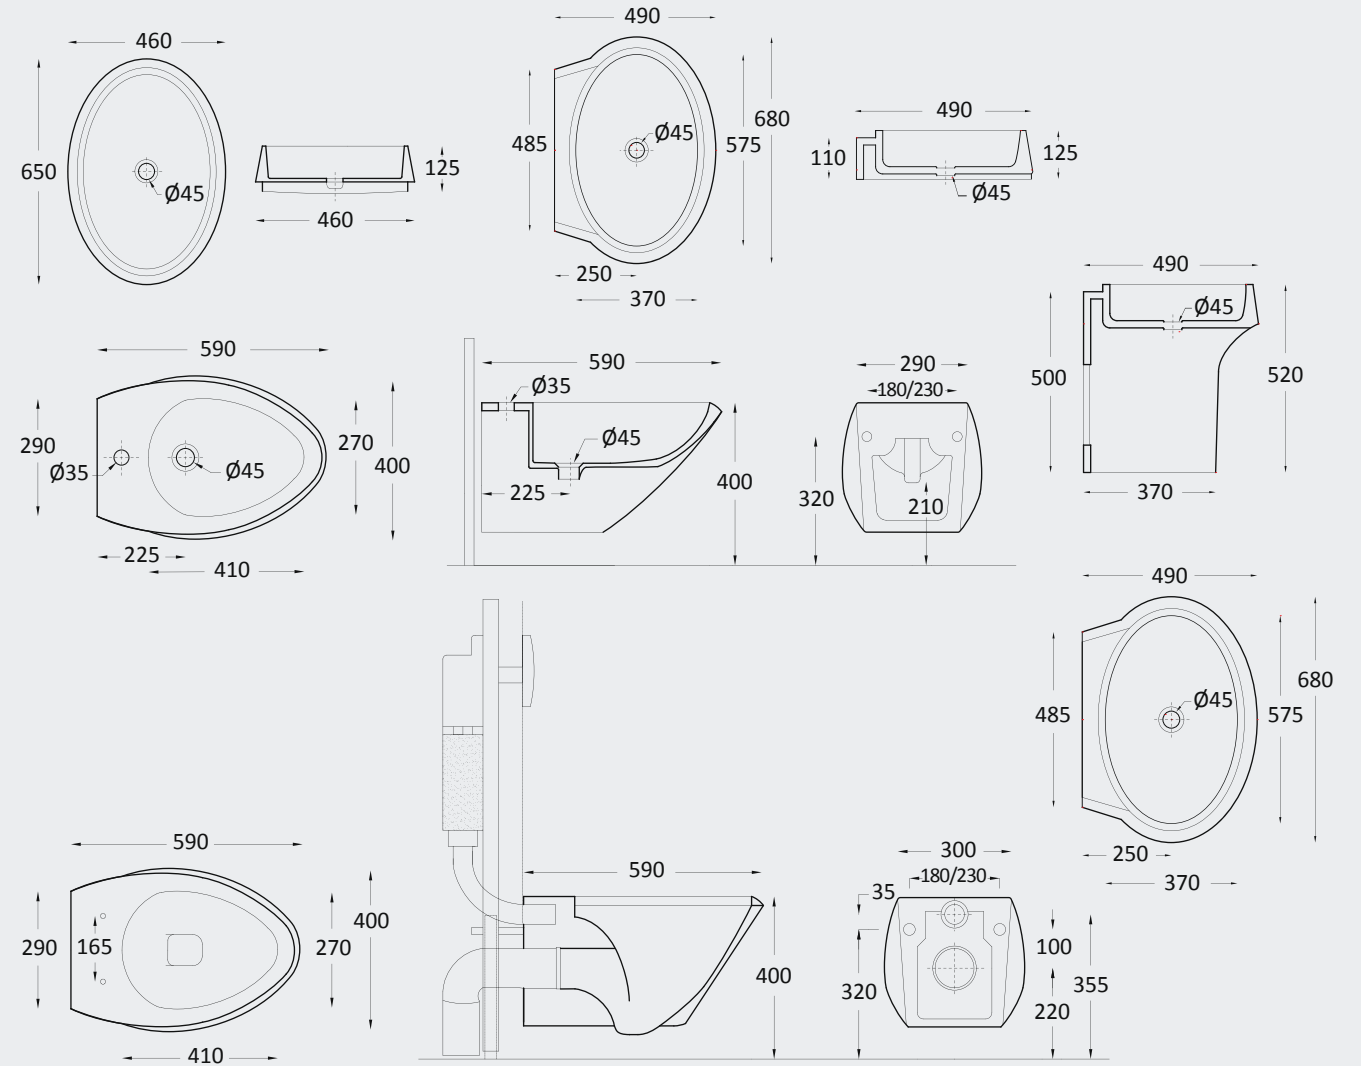

ATLANTICA Universal Set

WALL HUNG

SETS

MILANO Wall Hungs

SYDNEY Wall Hungs

CHASSIS VIVA (W.C.)

UNIVERSAL TYPE

- Easy and Practical
- Compatible with european specifications