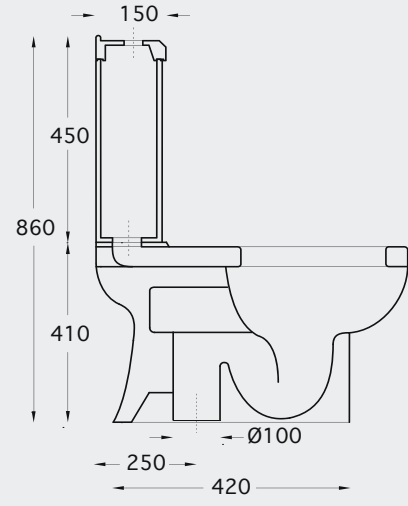

LAGUNA Universal Set