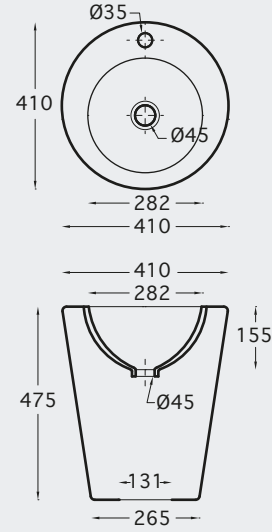

W.B. EPURA & BOX
& MOCA TOP (VARICOR)