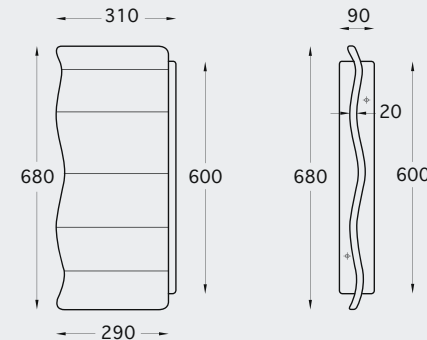

KARAKTER
URINAL

CAYENNE
URINAL

- Ceramic trap
- Delivered with inlet & outlet connections

Inlet Connector

Outlet Connector

Inlet Solutions:

- Back feeding inlet
- Top feeding inlet

ONDA
URINAL PARTITION

"94"
URINAL PARTITION

"62"
URINAL PARTITION