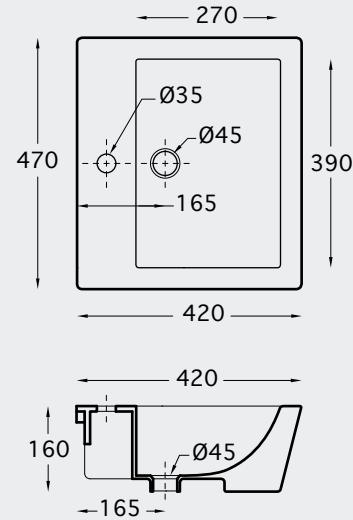

W.B. SORENTO & RIO