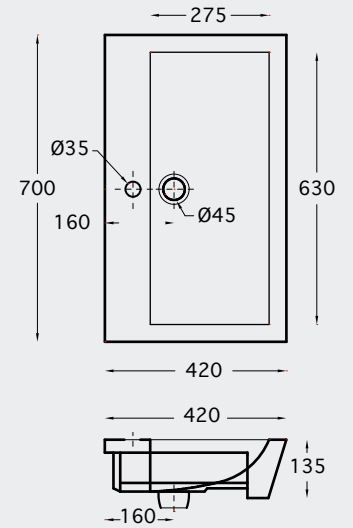

W.B. SORENTO 70 & ALTEO
& TITAN TOP (VARICOR)