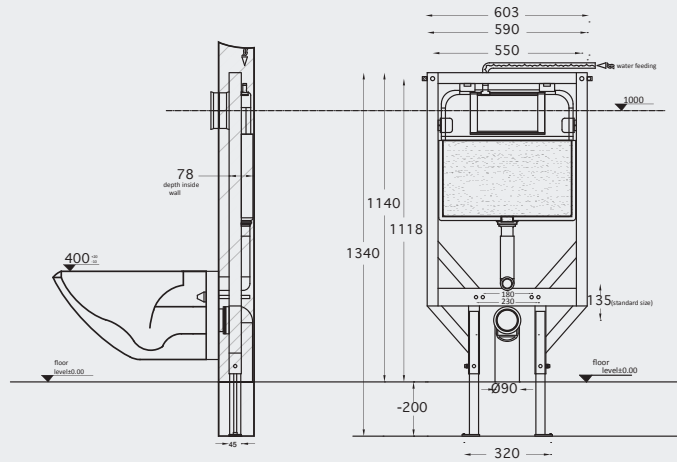

New
< 80 mm thickness

CHASSIS MURANO (BIDET)

FURNITURES

WASHBASINS

W.B. ISOLA & DESK 56

W.B. OVALE & DESK 56 SUSPENDED

PRAKTICA KIT (WB + wood + Mixer)

W.B. SQUARE & DESK 72