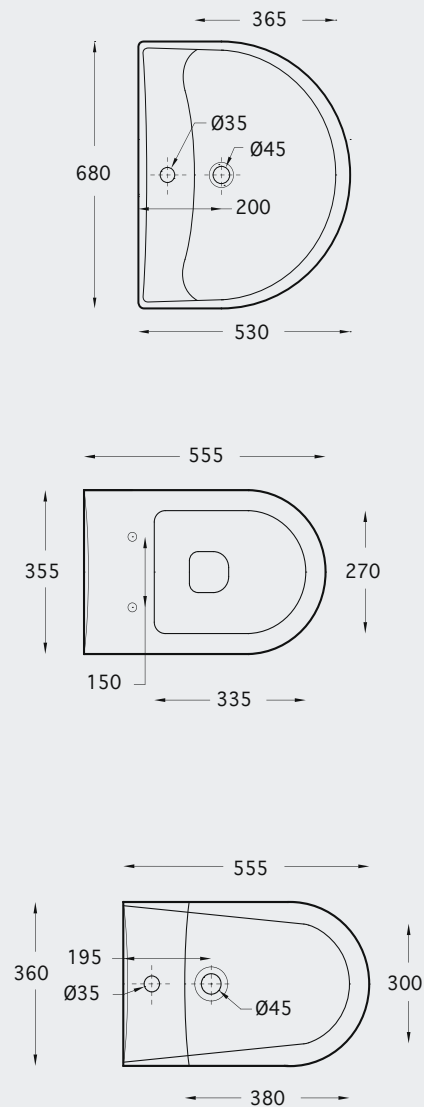

MILANO Wall Hungs