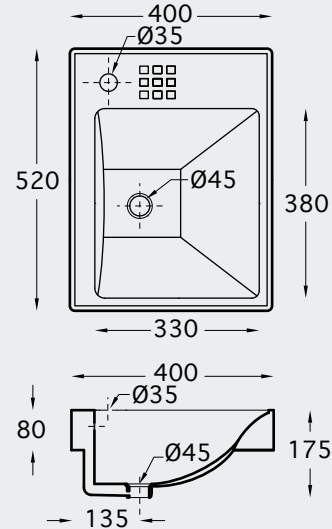

New
< 80 mm thickness

CHASSIS MURANO (BIDET)

FURNITURES

WASHBASINS

W.B. ISOLA & DESK 56

W.B. OVALE & DESK 56 SUSPENDED

PRAKTICA KIT (WB + wood + Mixer)

W.B. SQUARE & DESK 72