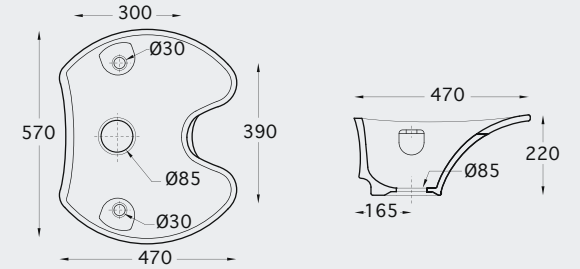

AMSTERDAM
WASHBASIN