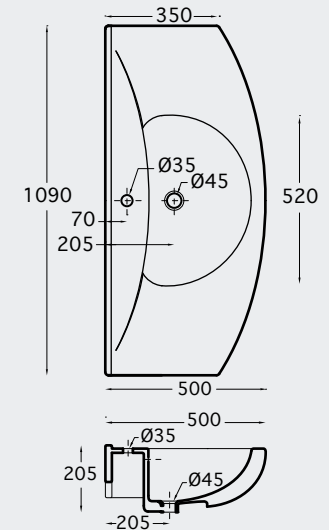

CONSOLE 110 SINGLE
& FUTURA 110