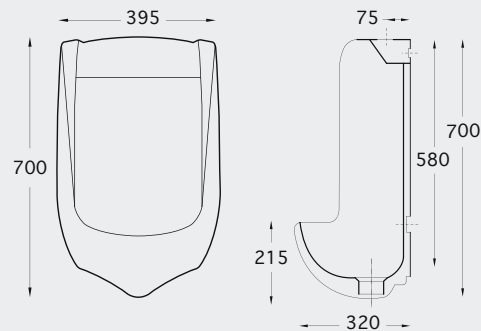

CARRERA
URINAL

NOUN
URINAL

KARAKTER
URINAL

CAYENNE
URINAL

- Ceramic trap
- Delivered with inlet & outlet connections

Inlet Connector

Outlet Connector

Inlet Solutions: