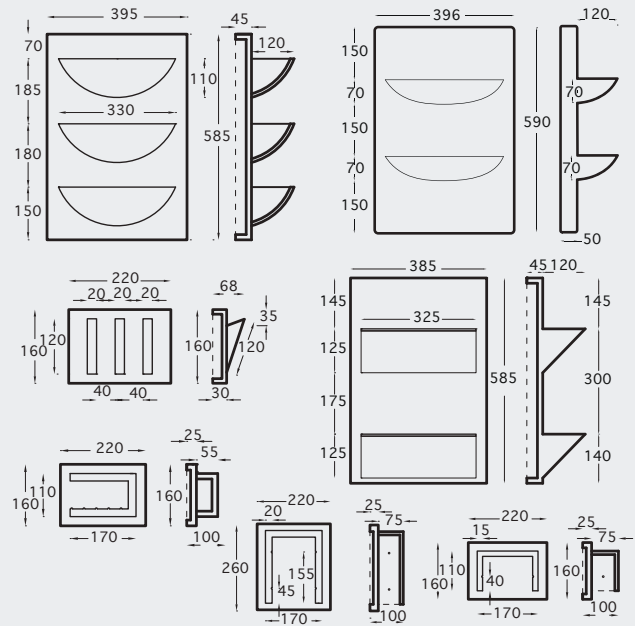

ELEMENT ACCESSORIES