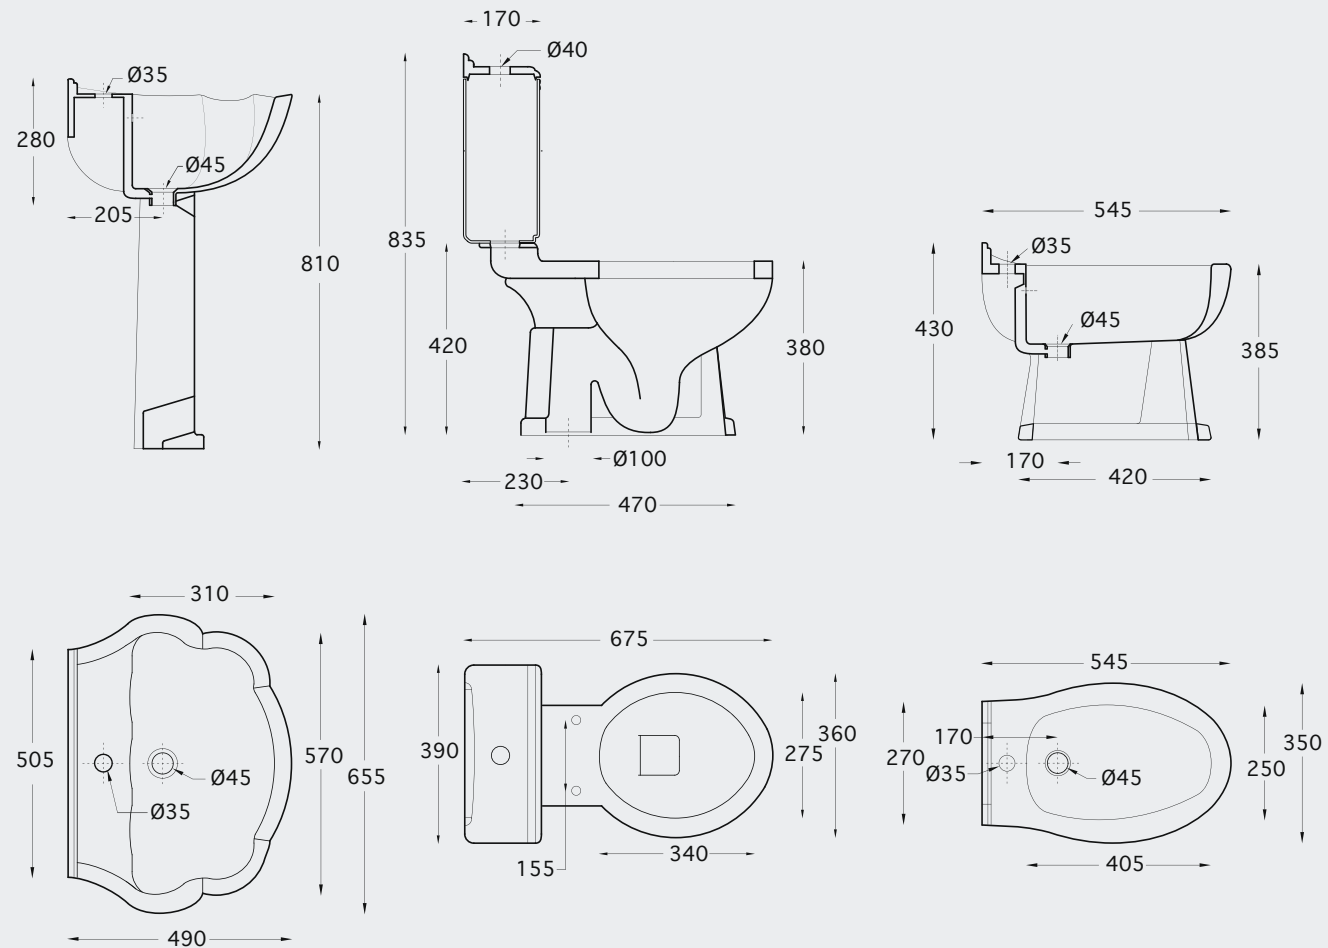

VICTORIA Universal Set