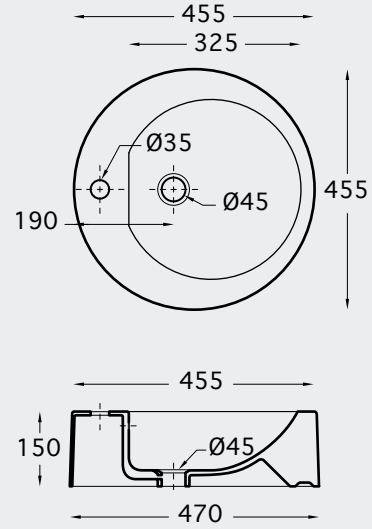

New
< 80 mm thickness

CHASSIS MURANO (BIDET)

FURNITURES

WASHBASINS

W.B. ISOLA & DESK 56

W.B. OVALE & DESK 56 SUSPENDED

PRAKTICA KIT (WB + wood + Mixer)

W.B. SQUARE & DESK 72