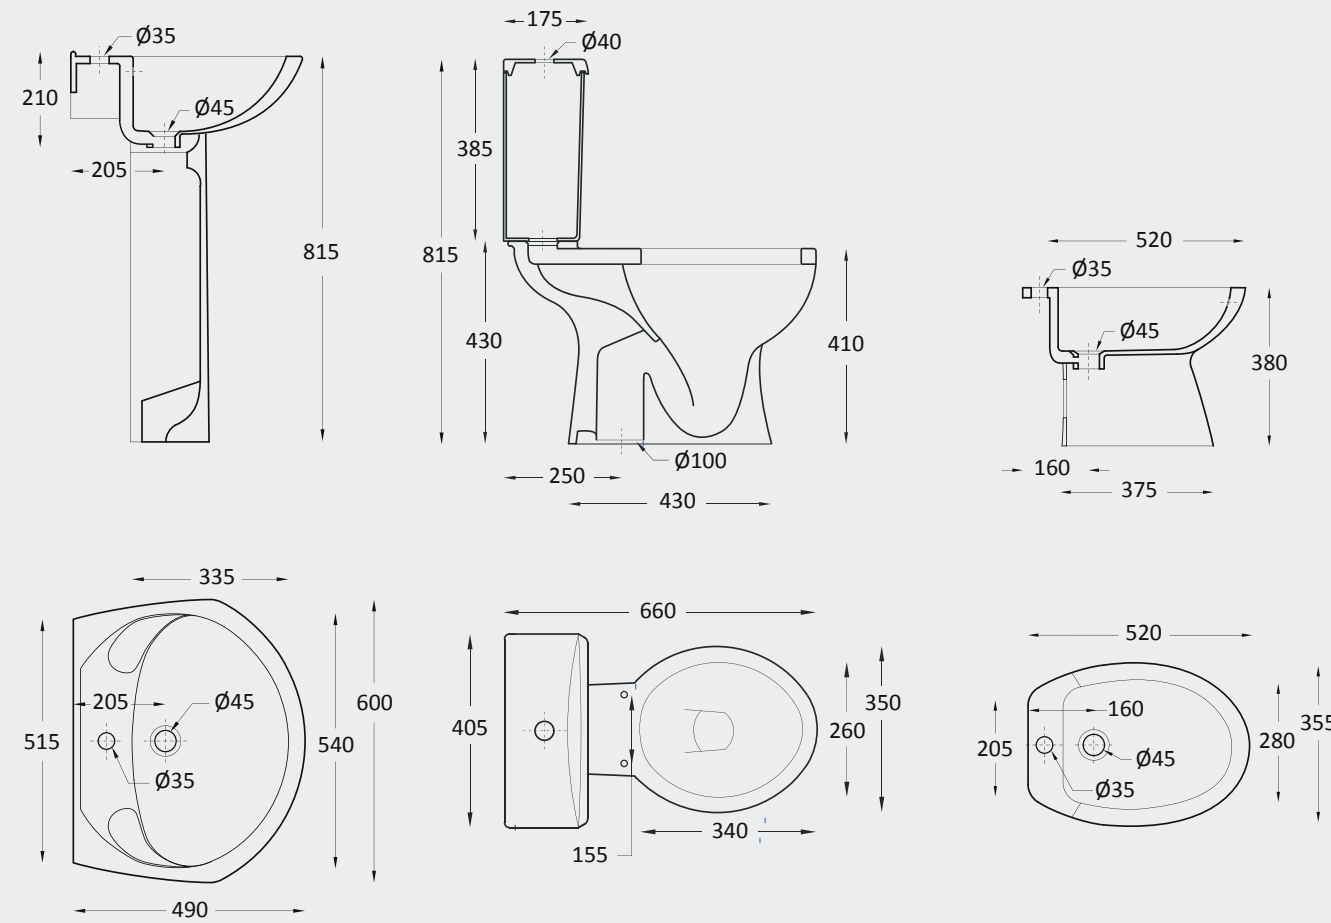

PHOENICIA Universal Set