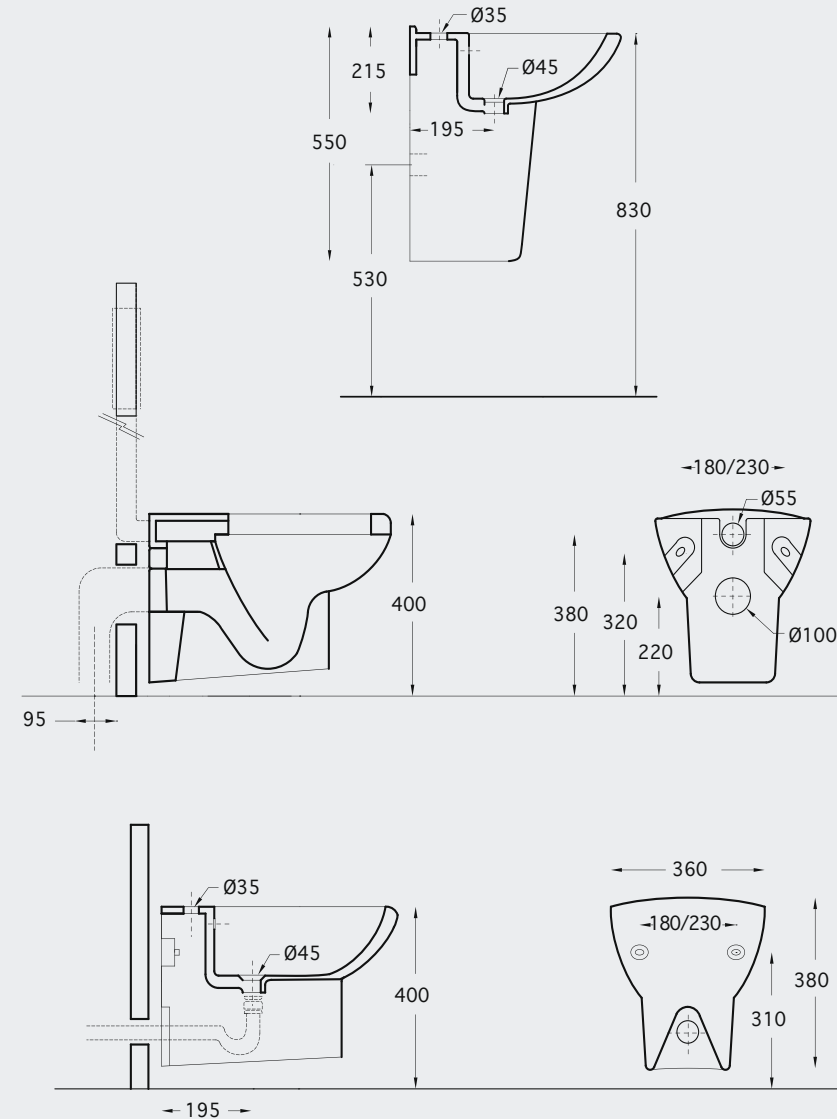

MILANO Wall Hungs