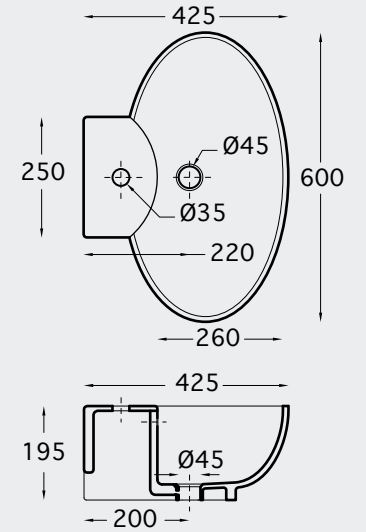

New
< 80 mm thickness

CHASSIS MURANO (BIDET)

FURNITURES

WASHBASINS

W.B. ISOLA & DESK 56

W.B. OVALE & DESK 56 SUSPENDED

PRAKTICA KIT (WB + wood + Mixer)

W.B. SQUARE & DESK 72