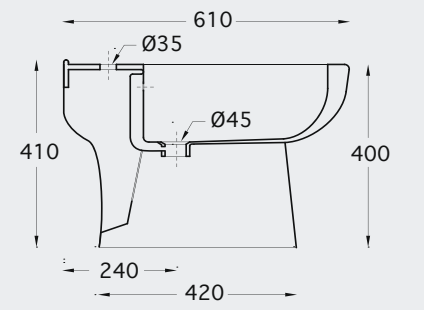

LAGUNA Universal Set