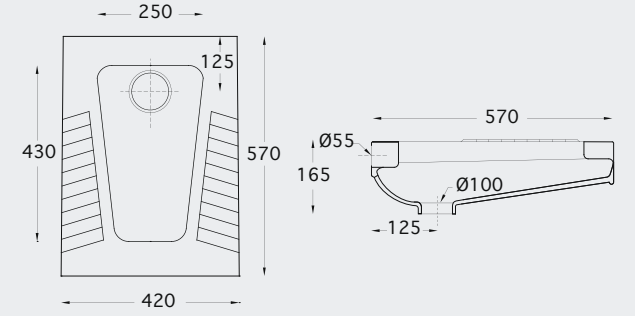

- Back feeding inlet
- Top feeding inlet

ONDA
URINAL PARTITION

"94"
URINAL PARTITION

"62"
URINAL PARTITION

GAMMA
WASHDOWN W.C.

MIME SQUARE
WASHDOWN W.C.

MIME
WASHDOWN W.C.

GAMMA BOX
WASHDOWN W.C.