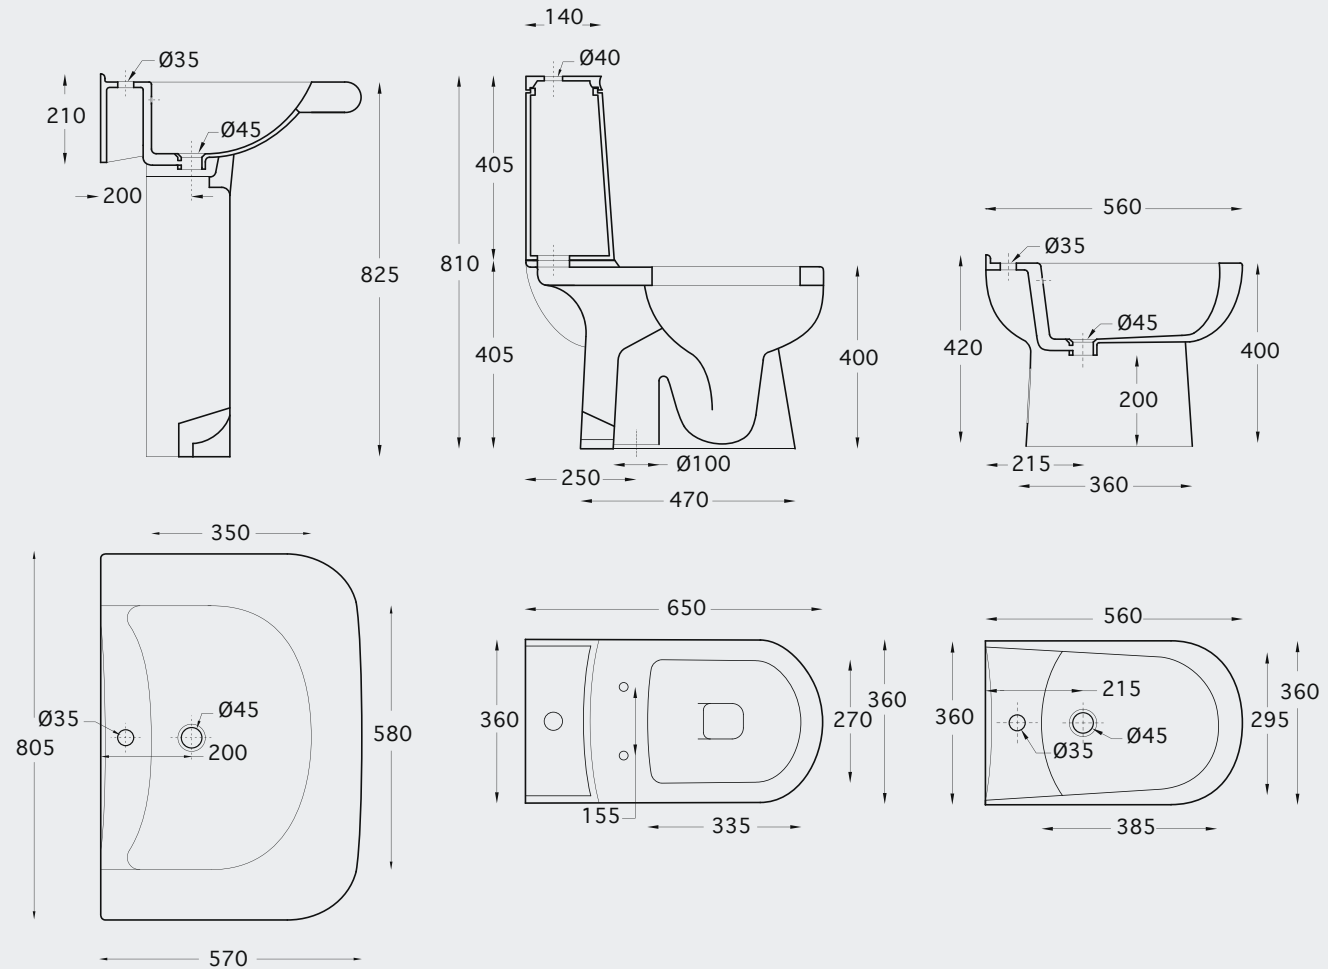

MILANO Universal Set