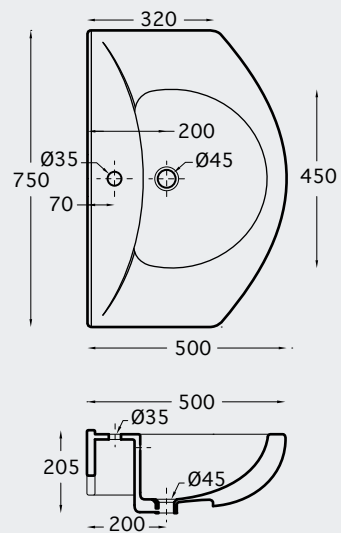

CONSOLE 75 & FUTURA 75