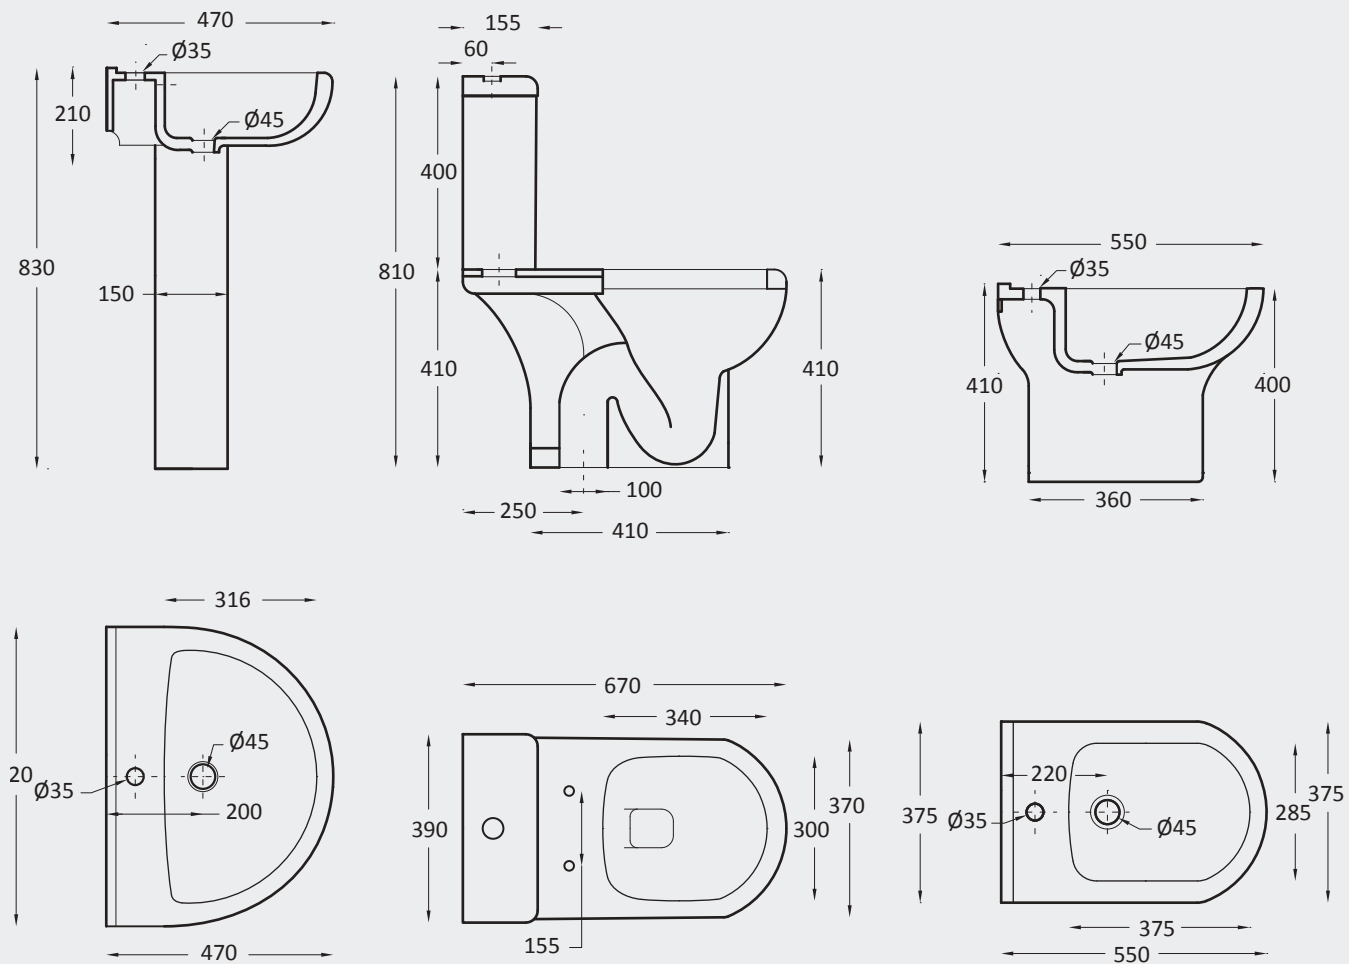

PRESTIGE Universal Set