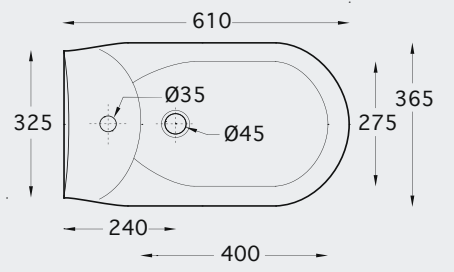

LAGUNA Universal Set