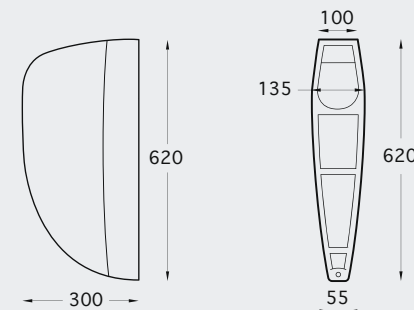

"62"
URINAL PARTITION