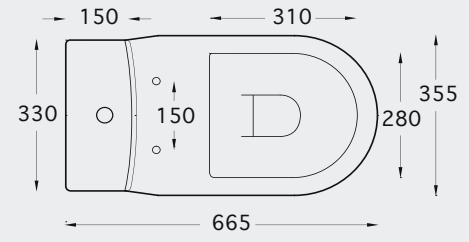

LAGUNA Universal Set