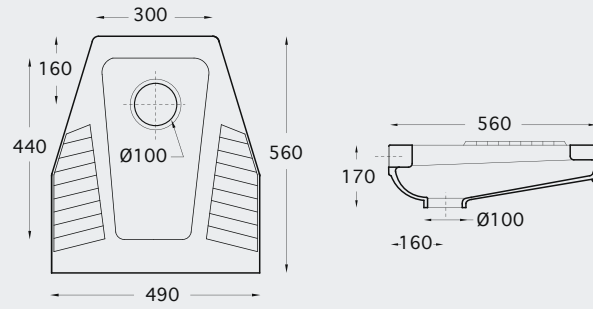

MIME
WASHDOWN W.C.