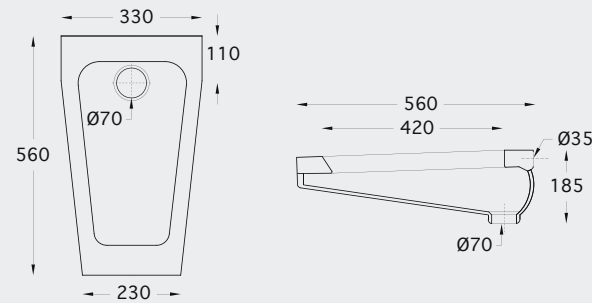

MIMOSA
WASHDOWN W.C.