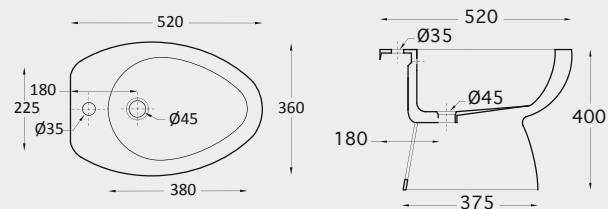

ATLANTIS
BIDET