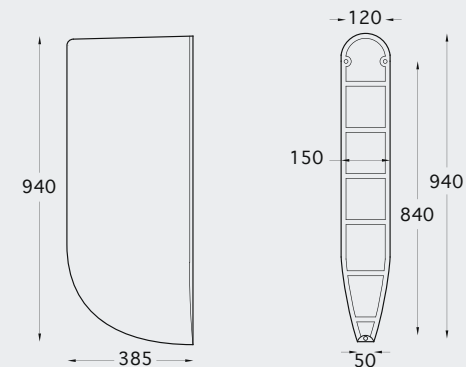

"94"
URINAL PARTITION