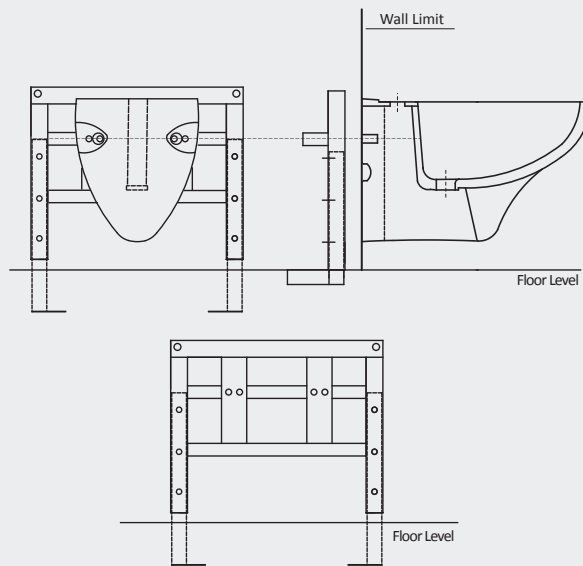

New
< 80 mm thickness

CHASSIS MURANO (BIDET)

FURNITURES

WASHBASINS

W.B. ISOLA & DESK 56

W.B. OVALE & DESK 56 SUSPENDED

PRAKTICA KIT (WB + wood + Mixer)

W.B. SQUARE & DESK 72