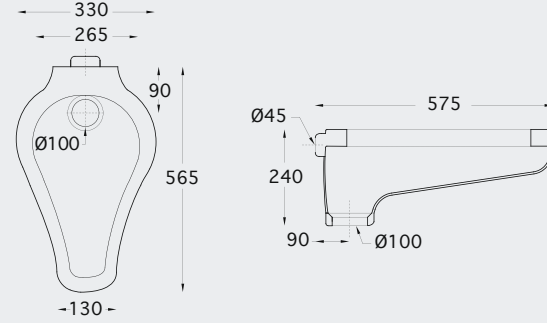

GAMMA
WASHDOWN W.C.